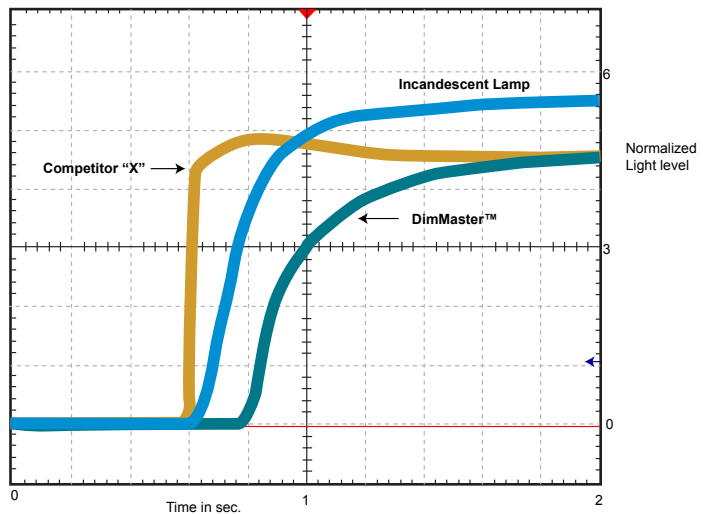

Turn-On Performance

See the video: ccipowersupplies.com/LED

For sales and customer service: 608-429-3000 ext. 3

About CCI Power Supplies, LLC

CCI specializes in the custom design, engineering and manufacturing of power supplies and ballasts for high-performance power conversion applications. In the realms of architectural, theater, stage and studio lighting, CCI's technologies support the world's leading developers of high-performance lamps, lighting fixtures and lighting systems.

CCI
Power Supplies, LLC