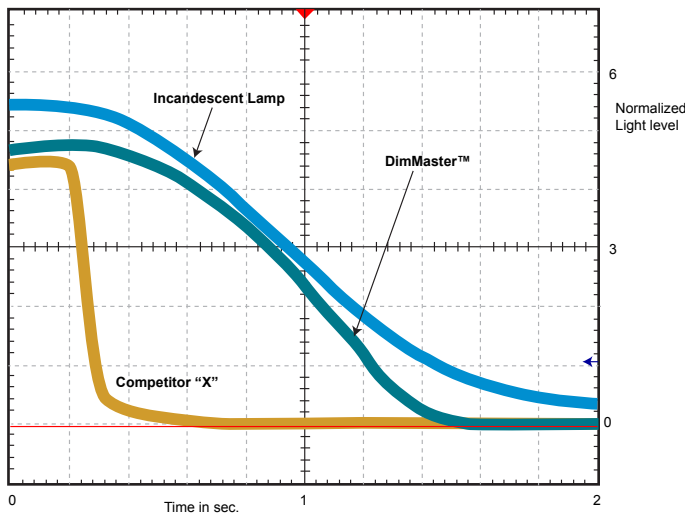

High-performance LED is here

DimMaster™ LED phase-cut power supply technology (U.S. Patent 8,963,444,B2) opens the way for LED lamp and fixture OEMs to optimize both the performance and cost-efficiency of today's architectural, stage and studio lighting systems.

Seamlessly integrate LED and legacy incandescent

Venue owners and managers can now incrementally and cost-affordably retrofit their incandescent systems to LED, with no loss in lighting performance.

DimMaster™ powered LED fixtures seamlessly integrate with existing incandescent fixtures to provide a smooth turn-on and turn-off dimming experience. Users can make this transition

without investing in new dimmers or consoles, and without new wiring, because dimming is driven by the power supply within the LED lamp fixture.

DimMaster™ LED dimming technology enables LED lamps and fixtures to closely emulate the gradual turn-on and turn-off performance of incandescent dimming with no flickering or other visibly discernible loss in performance.

Unlike traditional LED dimming, which falls far short of theater and studio dimming requirements, DimMaster™ technology now brings full-range, high-performance LED dimming center stage.

Turn-Off Performance